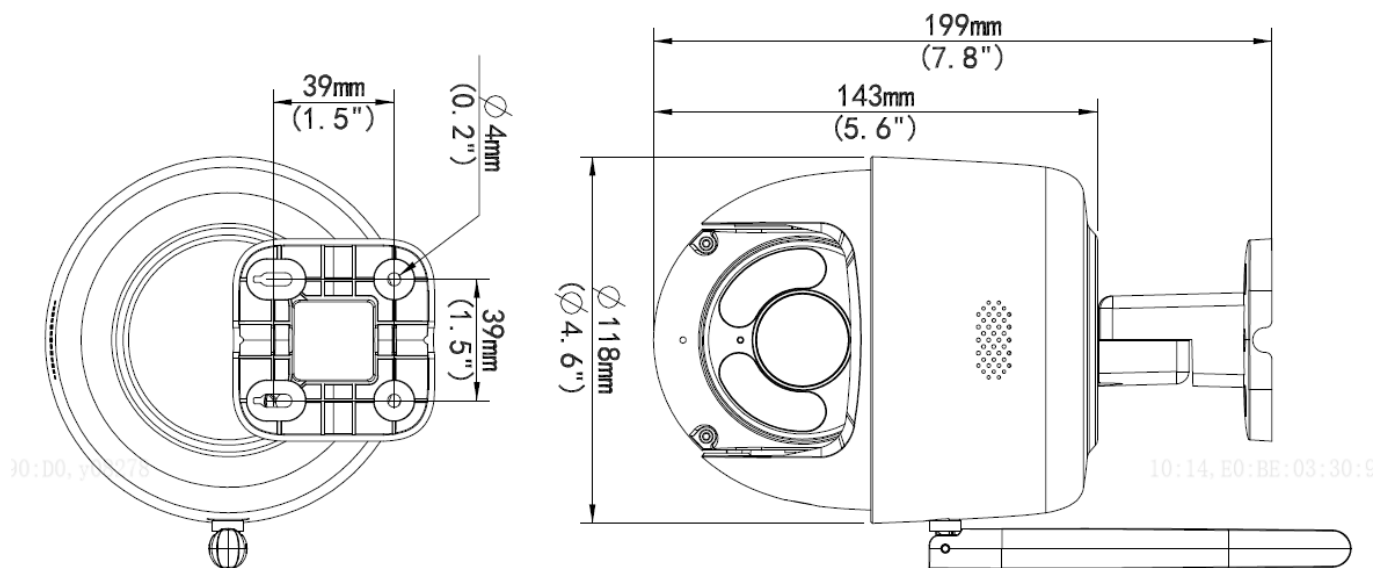

Number of Presets	20
Interface	
Built-in Mic	Support
Built-in Speaker	Support
Wi-Fi	Support
Network	1 * RJ45 10M/100M Base-TX Ethernet
Certifications	
EMC	CE EMC (EN 55032,EN 61000-3-3,EN IEC 61000-3-2,EN 50130) FCC (FCC 47 CFR part15 B)
RF	FCC ID (FCC CFR 47 part15 C) CE RED (EN 301 489-1, EN 301 489-17, EN 300 328, EN 62311)
Safety	CE LVD (EN 62368-1)
Environment	CE-RoHS (2011/65/EU;(EU)2015/863); WEEE (2012/19/EU)
Protection	IP66 (IEC 60529)
General	
Power	DC 12V ± 25%
	Power consumption: Max 11.0W
Power Interface	Ø 5.5mm coaxial power plug
Dimensions (Ø x H)	Φ118mm*118mm*199mm (Φ4.6"x 4.6"x 7.8")
Weight	0.53kg (1.17lb)
Working Environment	-30°C ~ 60°C (-22°F to 140°F), Humidity: ≤95% RH(non-condensing)
Surge Protection	4KV
Reset Button	Support
LED indicator	1,green

Dimensions